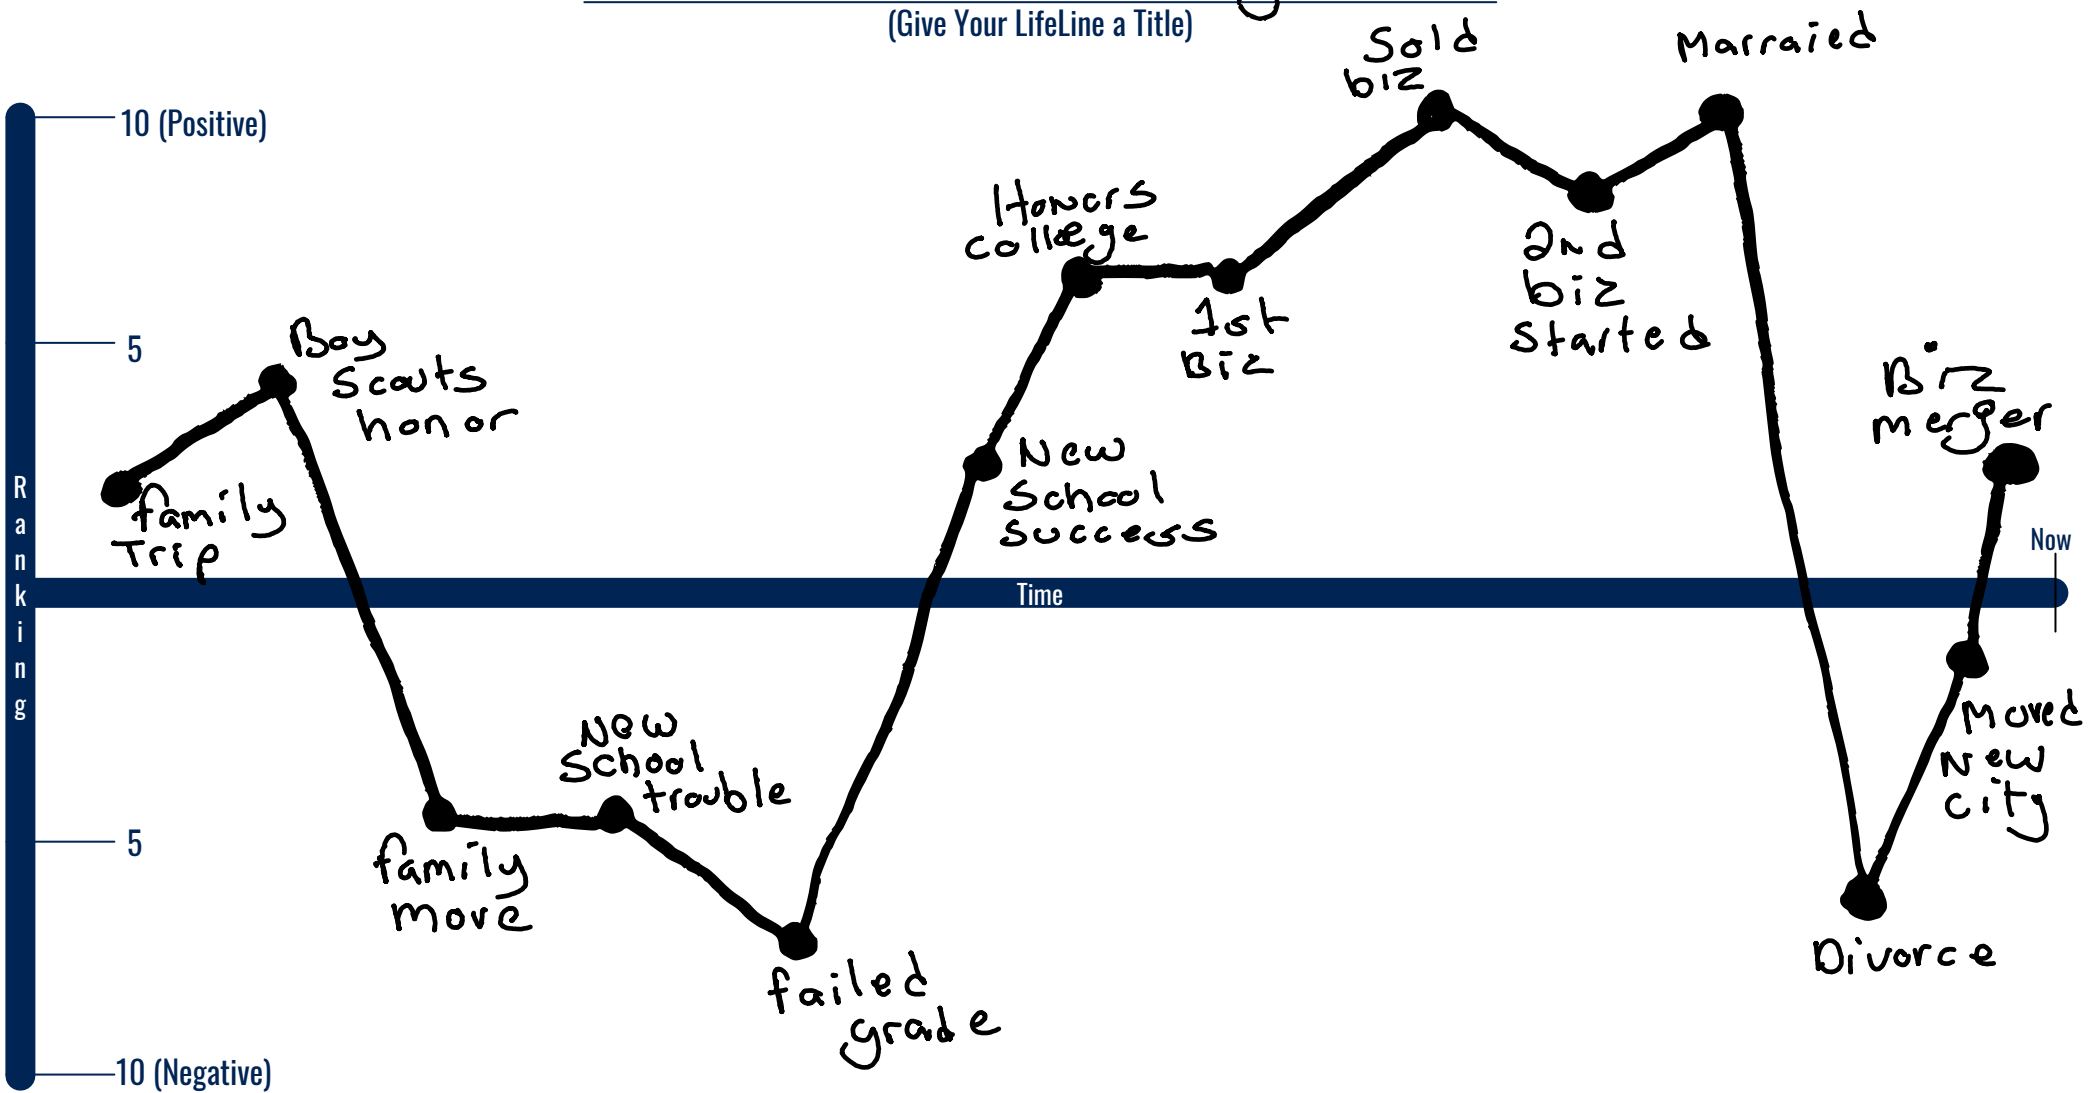

Work In Progress

(Give Your LifeLine a Title)

List All The Common Themes/Traits Your Group Noticed

- 1) Kept going
- 2) every down followed by big up
- 3) Moved many times
- 4) Solo efforts
- 5) NEVER IN ONE PLACE

- 6) Determined attitude
- 7) wanting more
- 8) _____
- 9) _____
- 10) _____